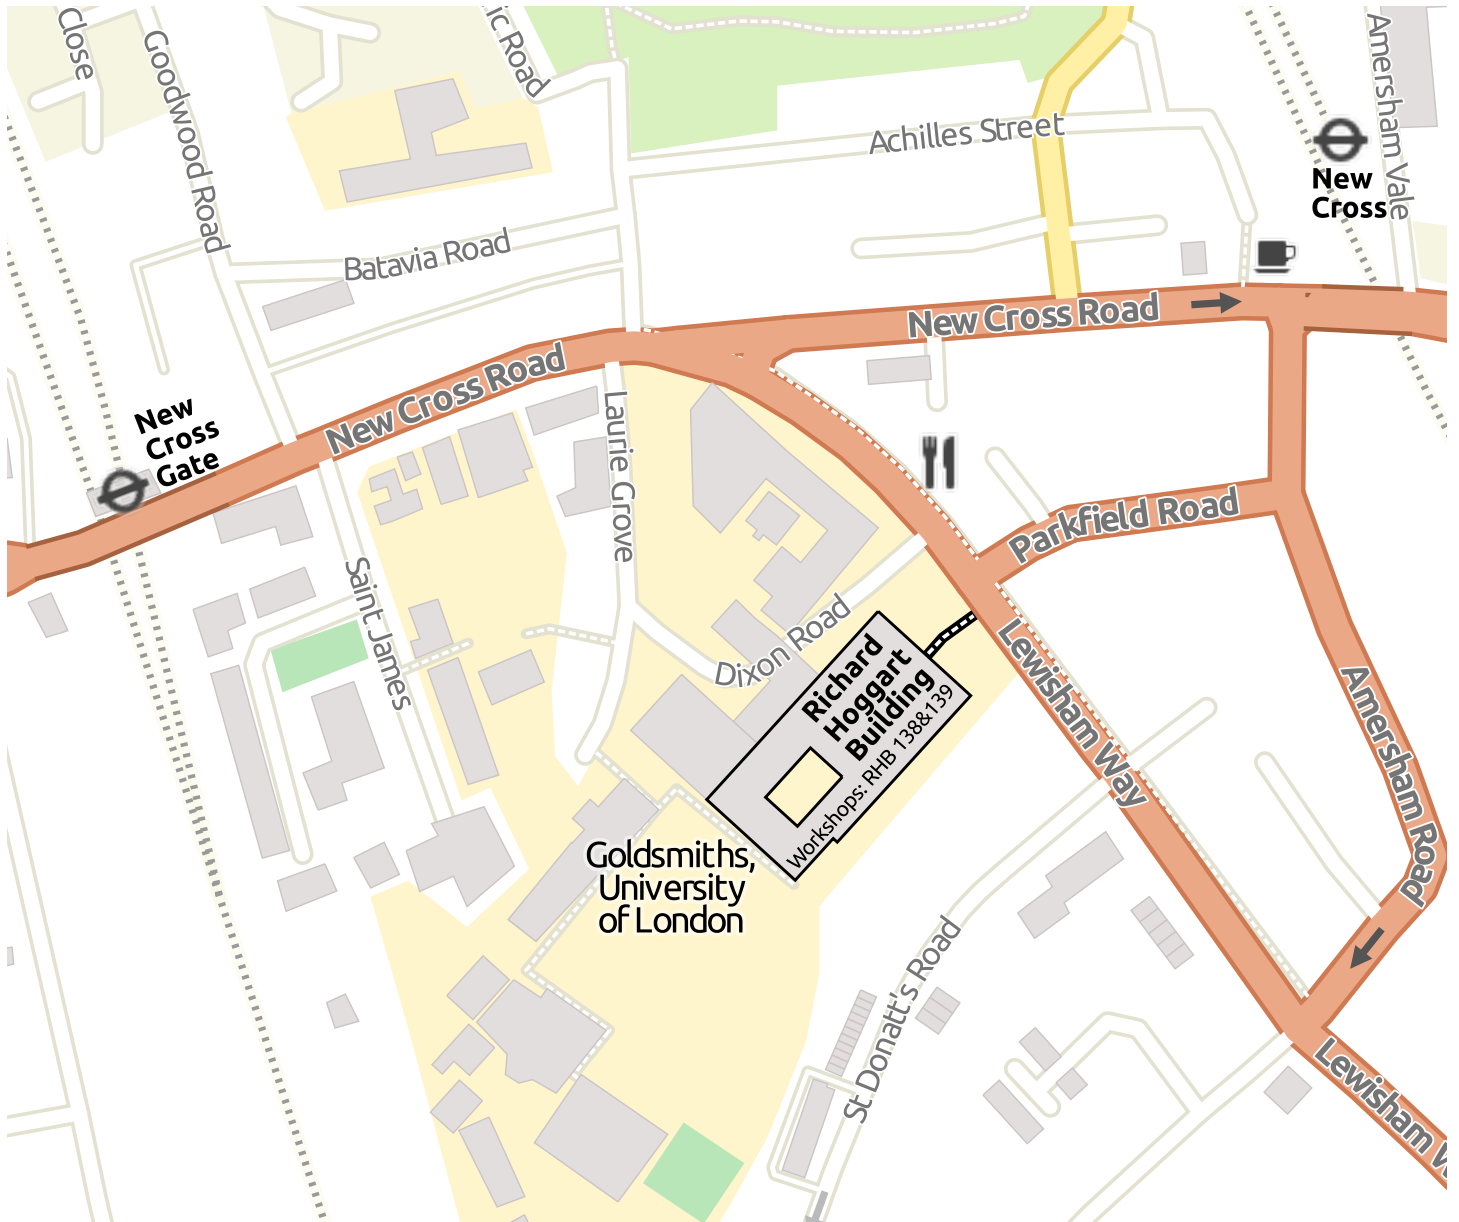

sc2012 map: New Cross (workshops)

Cafes/restaurants:

- * **The London Particular** (coffee shop) - New Cross Road
 - * **The Thailand** (Thai restaurant) - Lewisham Way
 - * **Noodle Bar** (Chinese restaurant) - Lewisham Way
- Many other restaurants on Lewisham Way.